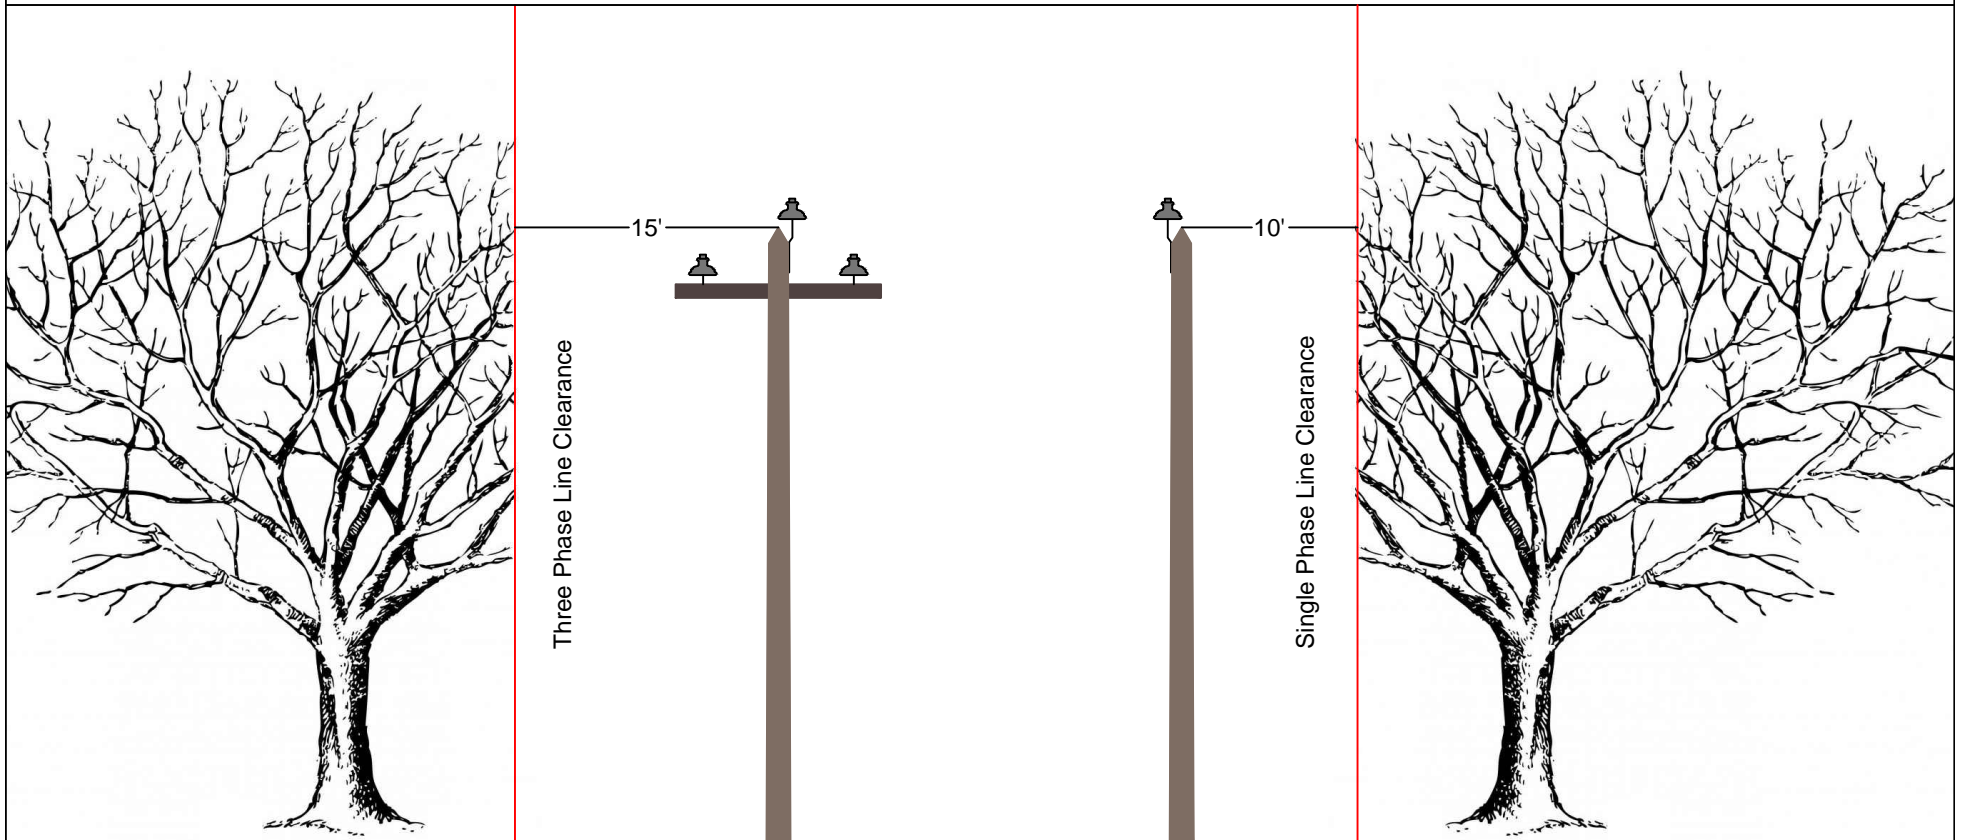

# City of Alcoa Electric Department Minimum Line Clearance Standards For Distribution Circuits

City of Alcoa Electric Dept. will utilize  
"ground to sky" trimming to maintain 15 feet of clearance from lines.