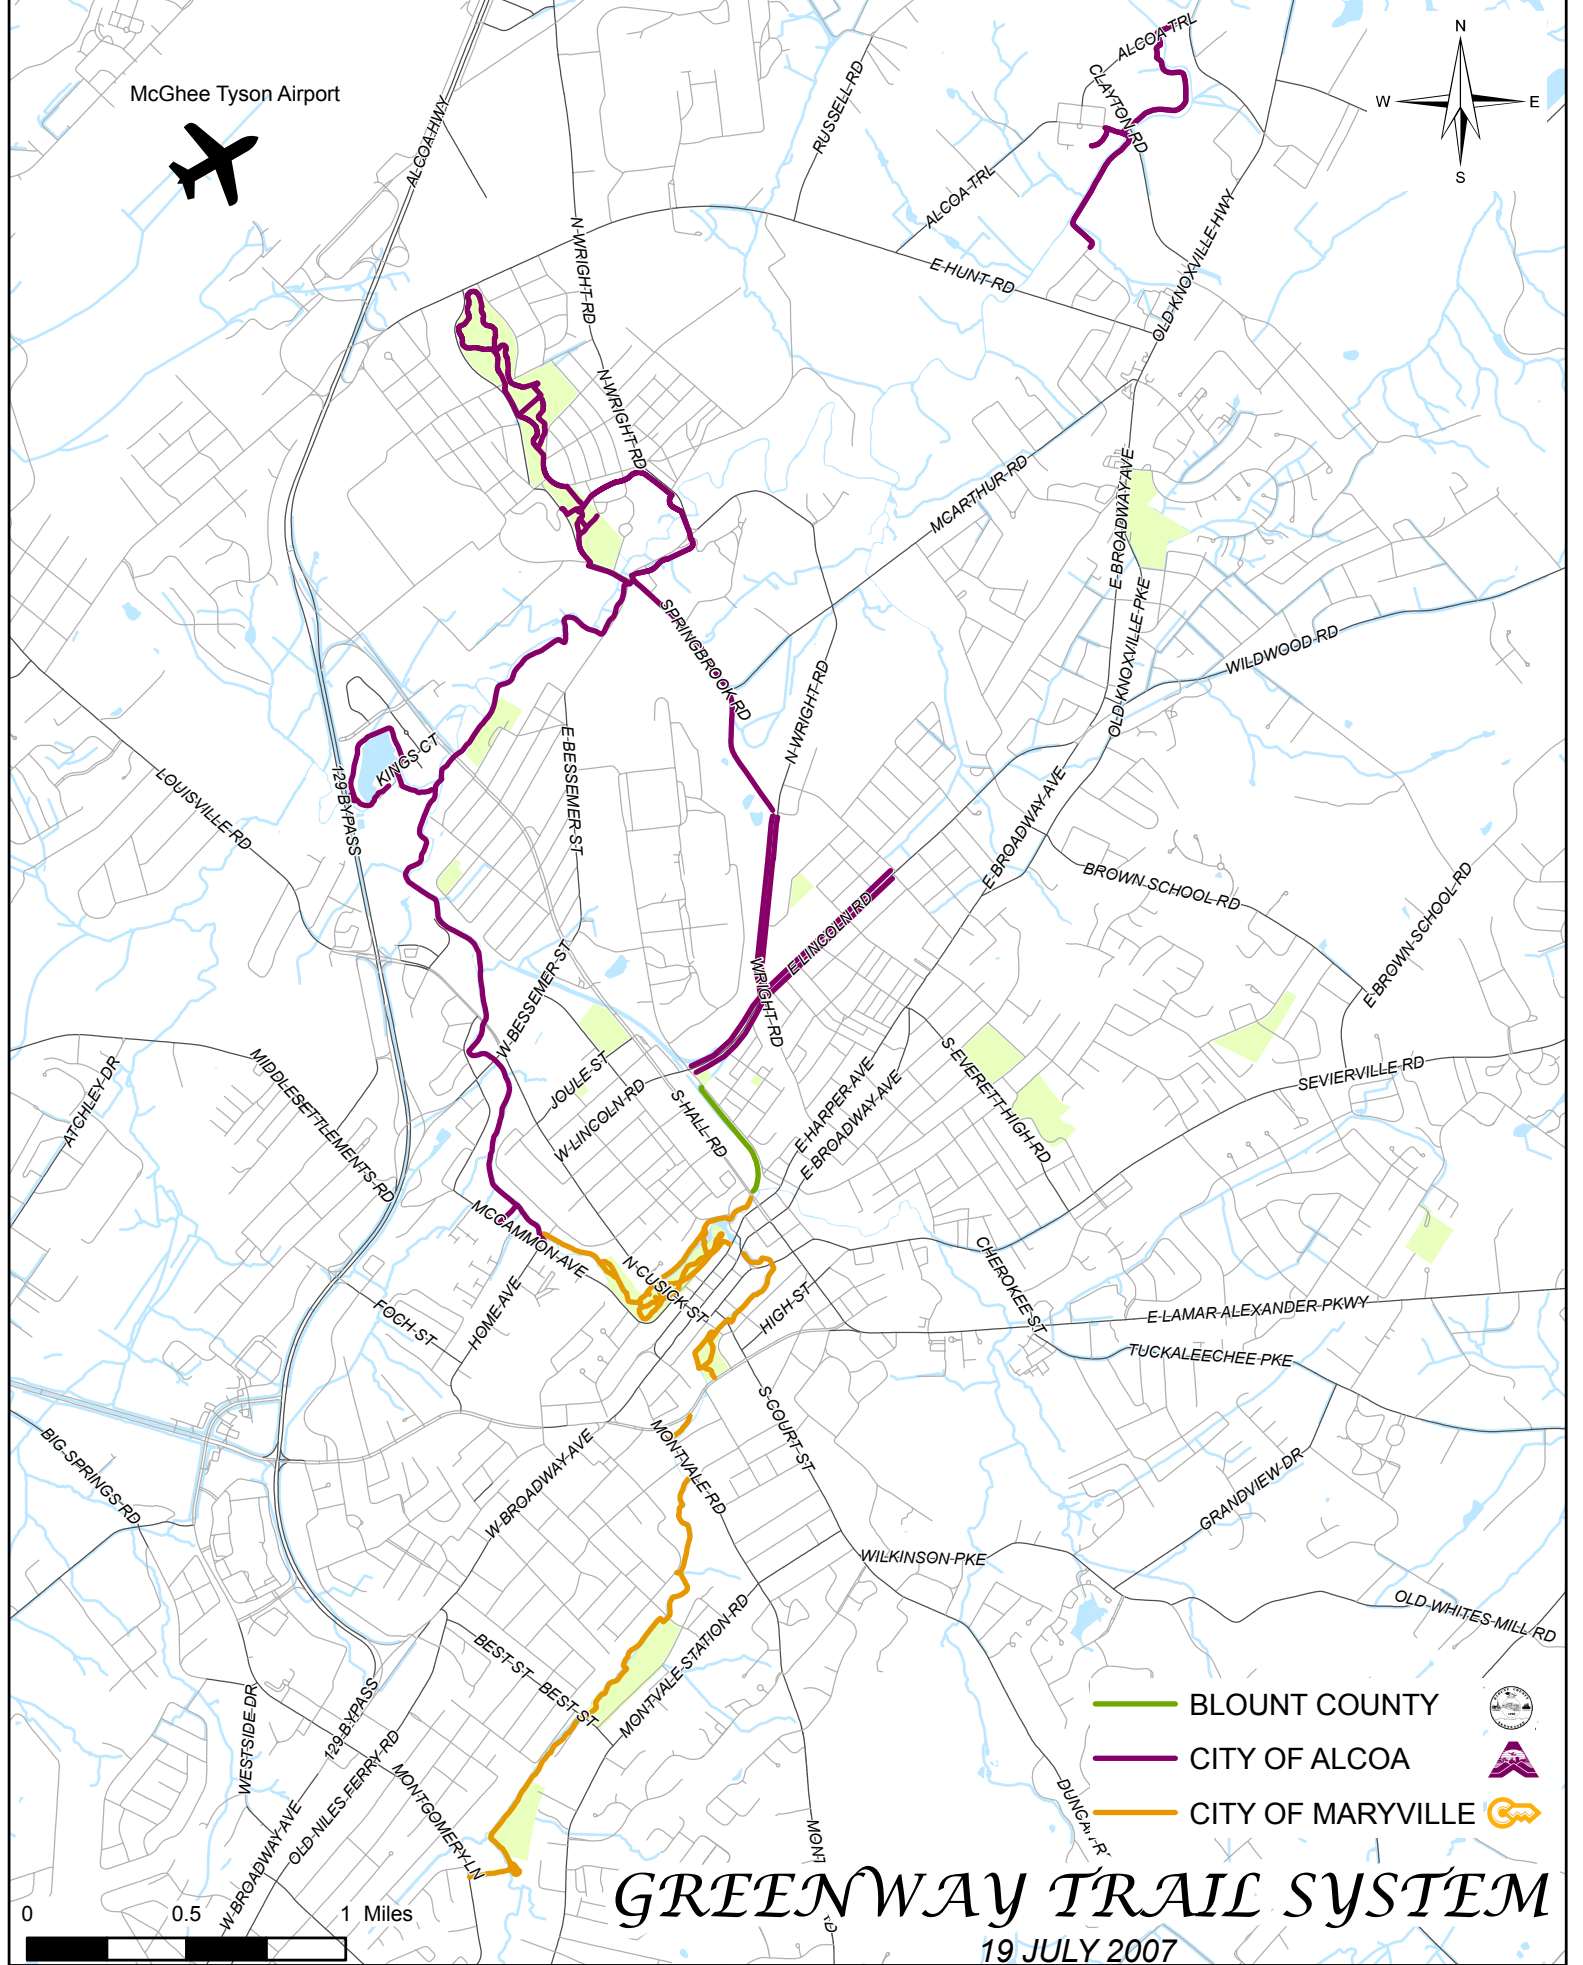

McGhee Tyson Airport

-  BLOUNT COUNTY 
-  CITY OF ALCOA 
-  CITY OF MARYVILLE 

0 0.5 1 Miles

# GREENWAY TRAIL SYSTEM

19 JULY 2007