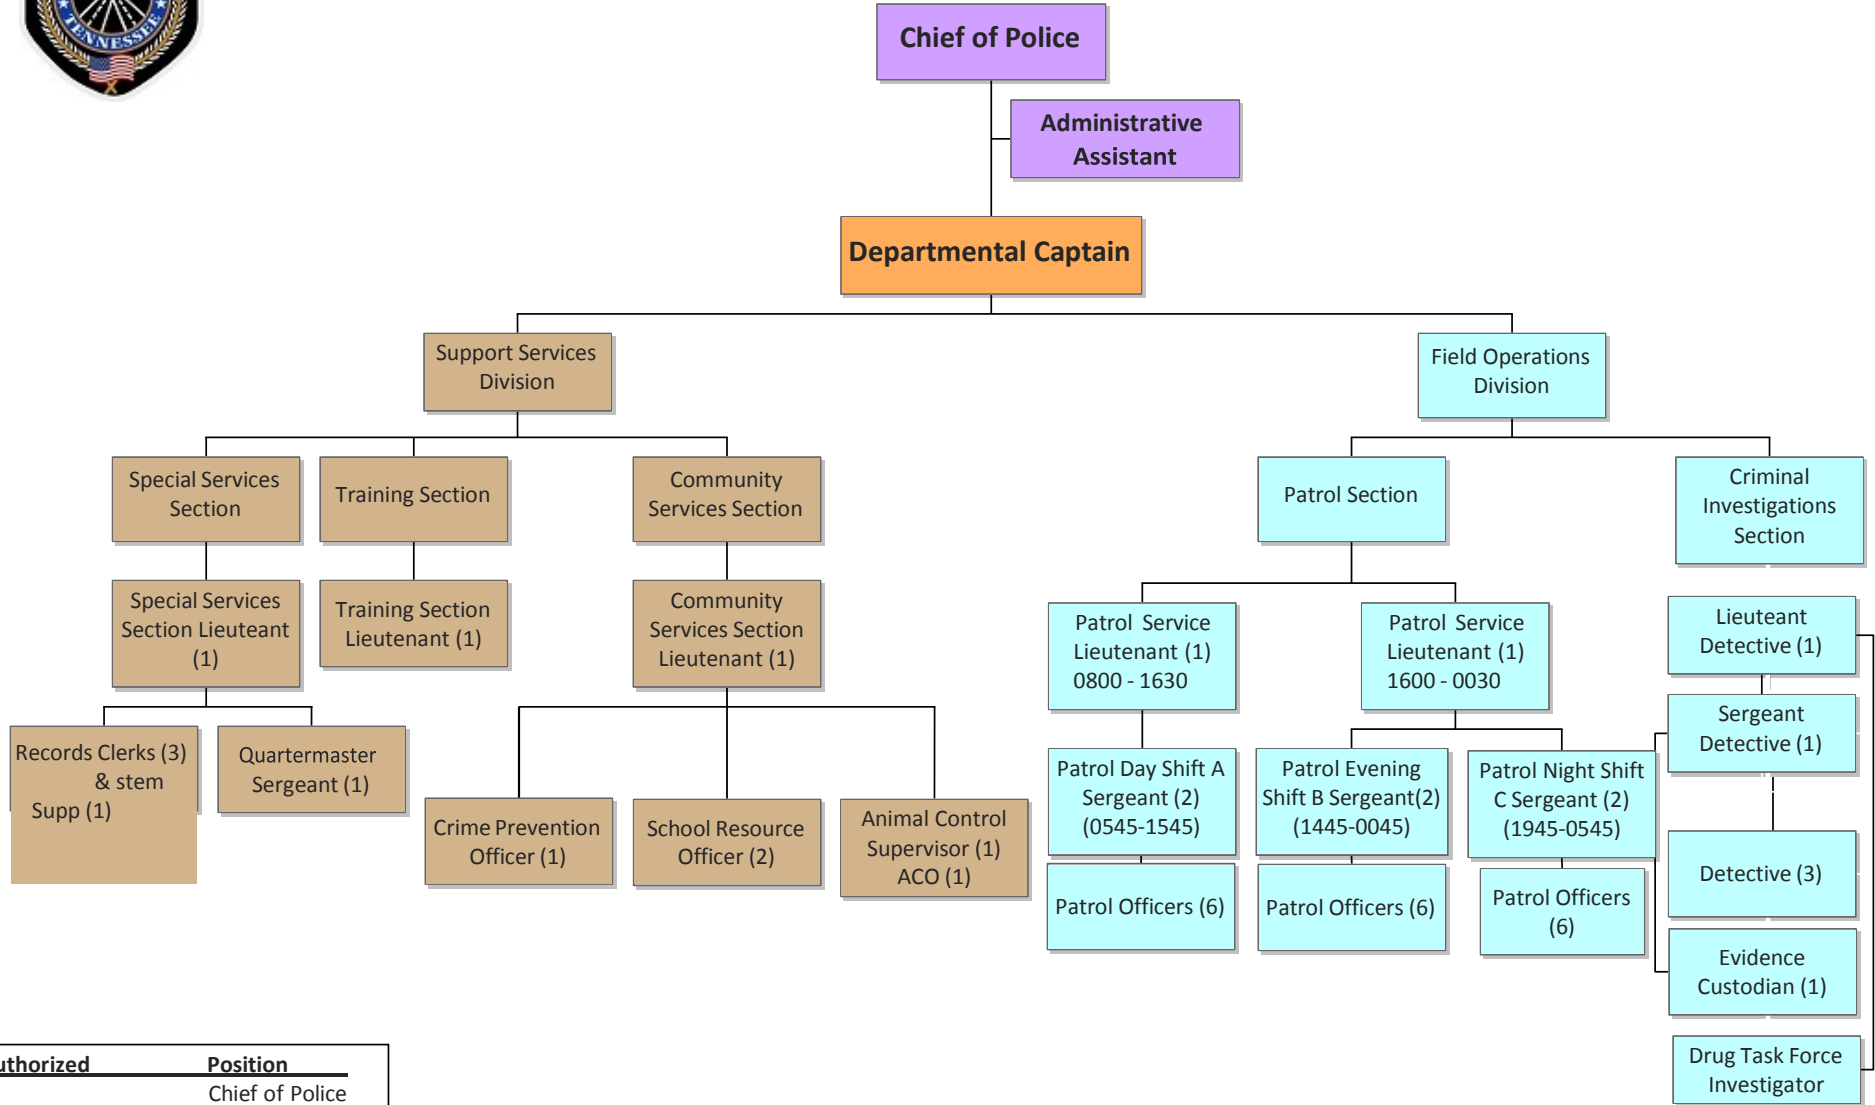

# Alcoa Police Department Organizational Chart

| Authorized | Position        |
|------------|-----------------|
| 1          | Chief of Police |
| 1          | Captain         |
| 6          | Lieutenant      |
| 8          | Sergeant        |
| 25         | Officer         |
| 8          | Civilian        |
| 49         | Total           |